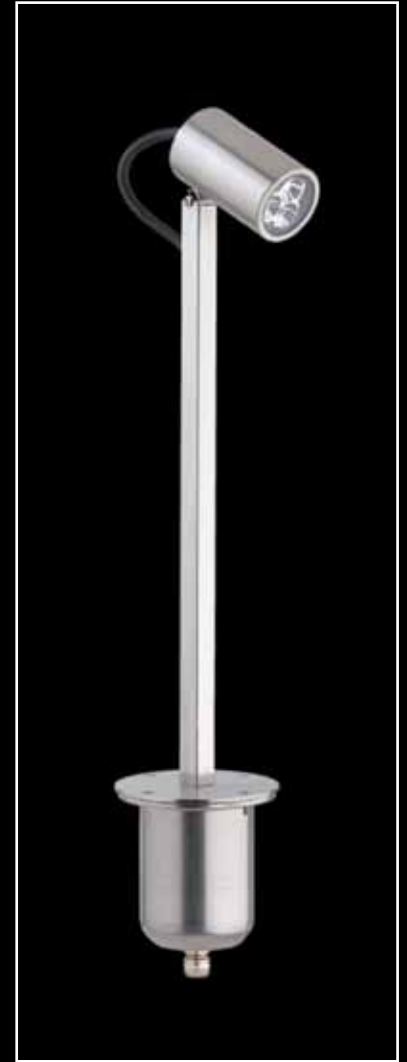

Lights with sleek design and impeccable finish. Its product range is particularly based on underwater equipment and new light sources technologies (LEDs, LED RGB).

AND MANY OTHERS...