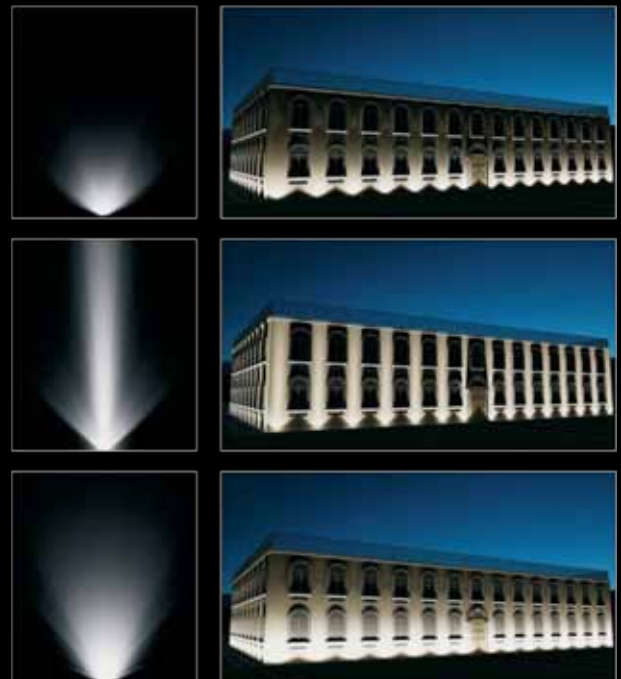

3D Simulation and Graphics

Lighting Study