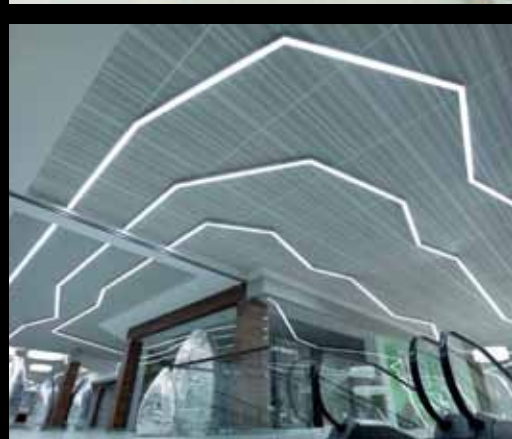

The richness and the variety of our collections allow us to design and produce, for you, all kind of interior lighting projects and especially in the fields of :

- Private residential : villas, lofts, apartments...
- Hospitality : palaces, hotels, resorts, restaurants, night clubs, commercial space...
- Tertiary : headquarters, offices, museums, hospitals...