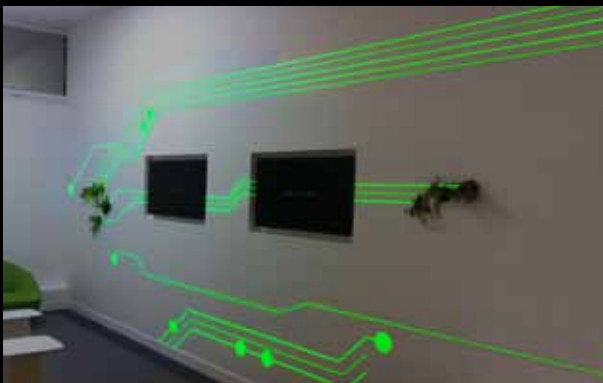

NEW TECHNOLOGIES CONSULTANT INNOVATIVE SOLUTIONS DESIGNER PROVIDER

NANOLIGHT

Founded in Paris in 2006, NANOLIGHT has successfully imposed his signature among lighting architectural projects.

NANOLIGHT highlights products and architectural spaces in collaboration with scenographers, architects and designers, and thinks light with creativity, originality and technique.

Today NANOLIGHT is constantly researching innovations, plays with shapes and combines unusual materials (Corian, screen printed canvas), to give you access to luxury and design lights.